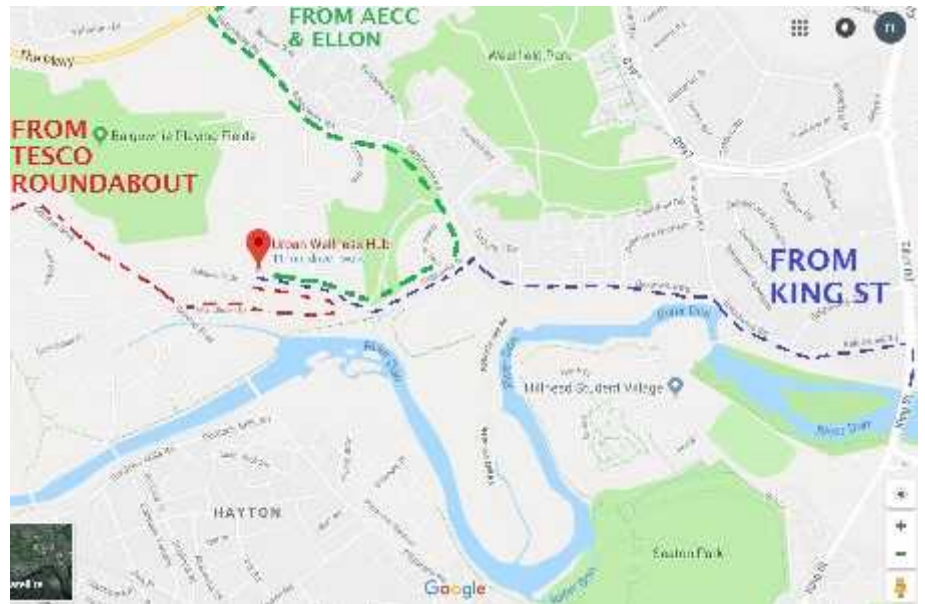

LOCATION: 57.178996, -2.118123

Directions

6 Balgownie Drive, Bridge of Don, Aberdeen AB22 8FD

From the Haudigan & Tesco

Roundabout - head down to the Persley Roundabout and over Persley Bridge to Bridge of Don. At the first roundabout, turn right (Tesco will be on your left) onto Laurel Drive, continue along until a T junction.

Turn right, heading downhill on Gordon Brae towards new Diamond Bridge. Take the 1st left (appx 500M before the bridge), onto Grandholm Dr.